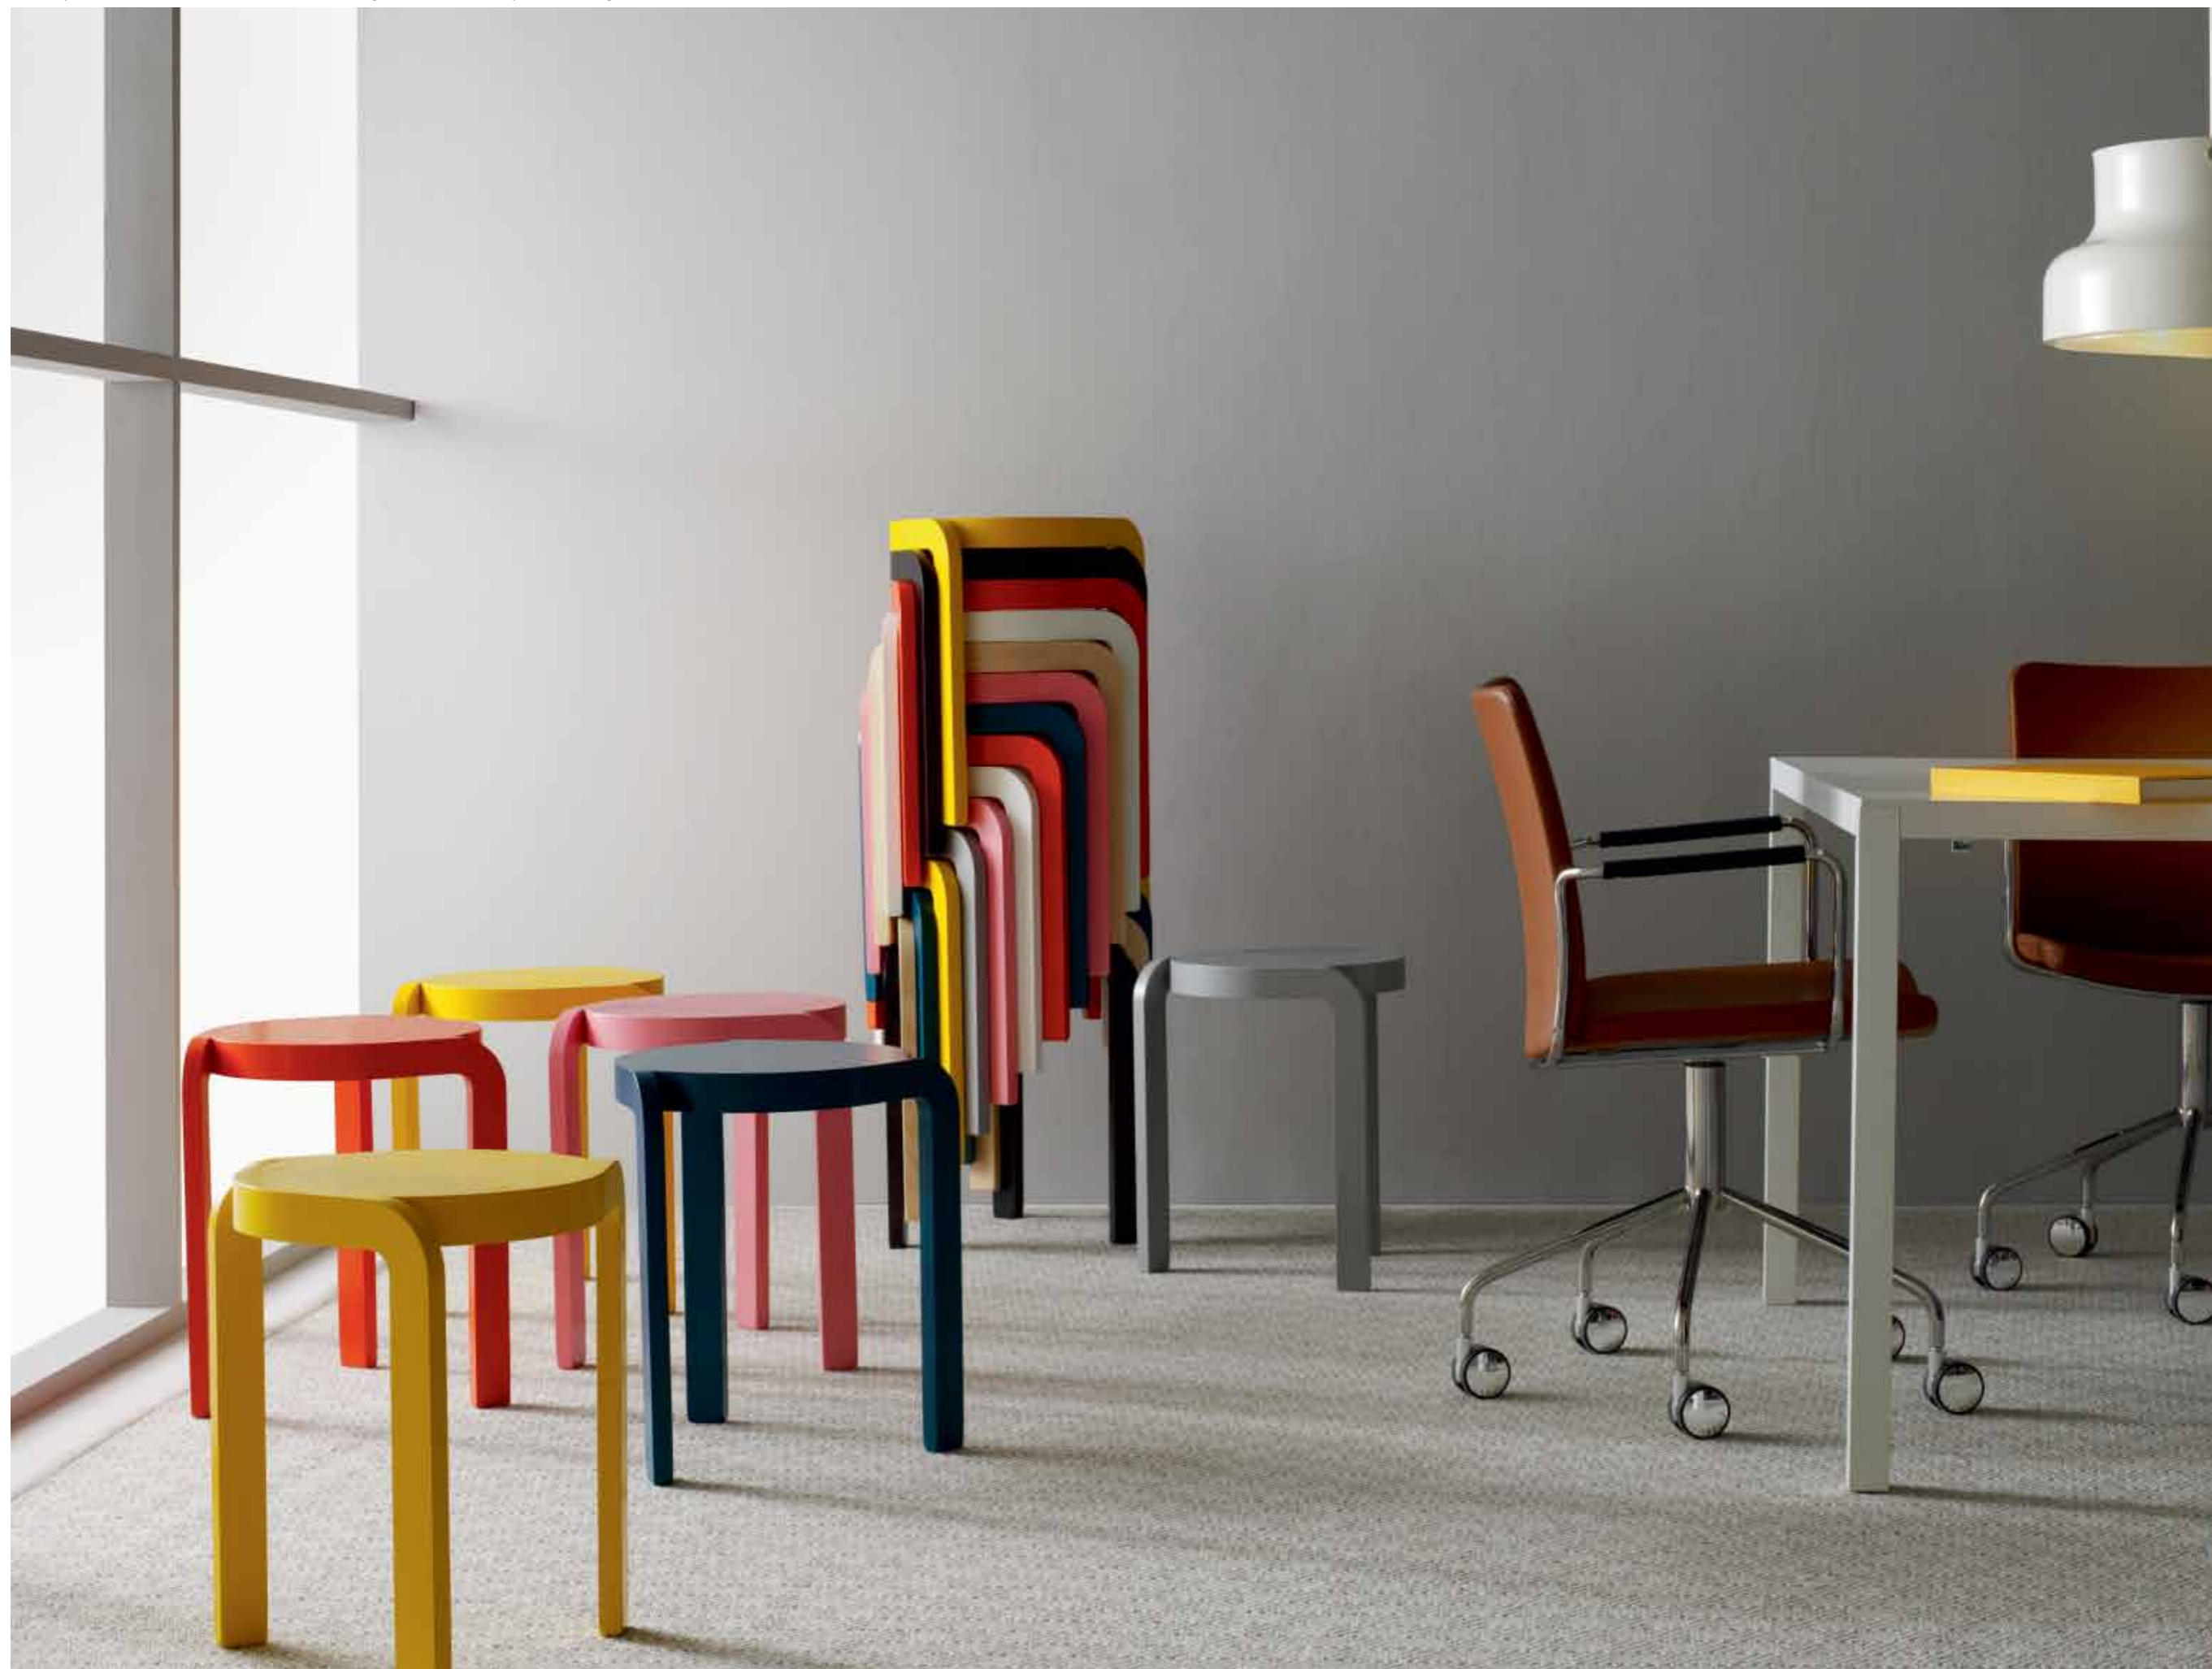

It can have been designed in the 1950s or the 2010s, as long as its future is ahead of it.

This is what we call a Swedese classic. Never old, always new.

Sofas

Accent

Berliner

W 215  
H 76  
SH 42  
D 72

W 180 / 130  
H 68  
SH 44  
D 70