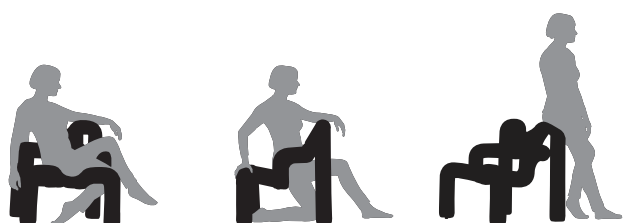

# 2 EKSTREM™

design: TERJE EKSTRØM

Thought-provoking in the Ekstrem. A bold, unconventional form overturns convention and points the way to the future of design. Extreme freedom for the mind, extreme freedom for the body.

Ekstrem is a static chair, nevertheless with the possibilities of movement and variation that Variér® holds as key principles. The open structure allows you to sit forward with feet on the ground, sideways with legs calmly placed on the armrests, or completely backwards with the front of the torso against the chair's back. The unconventional shapes invite your fantasy to let go of existing norms.

## MEASUREMENTS:

cm	Width	Height	Depth	Seat height
Chair	72	79	70	43

6 knitwear colours are available for Ekstrem so that it fits into any room, be it the childrens' room or your lounge area.

Learn more about our collection, environmental statement and guarantee at [www.varierfurniture.com](http://www.varierfurniture.com)