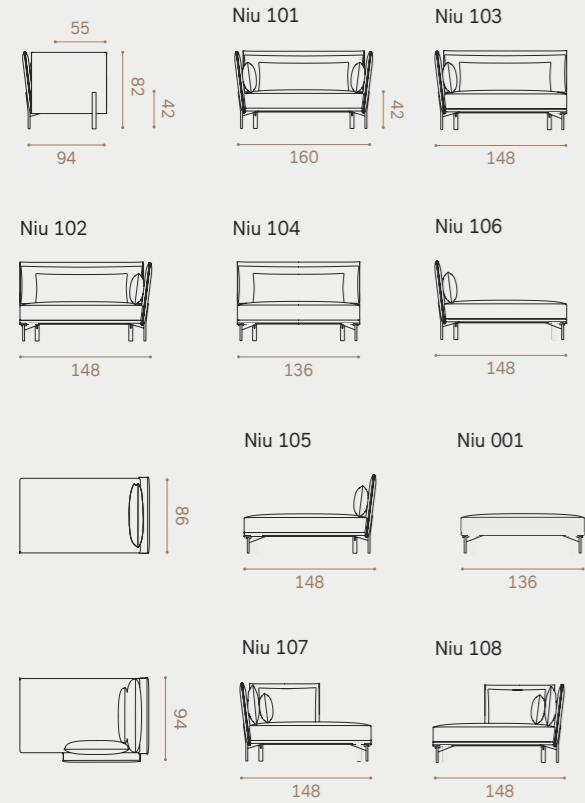

See page 118 for complete specifications

Niu  
by Hallgeir Homstvedt

# Niu

Design Hallgeir Homstvedt

NIU has two basic modules; 1,5 seater and 2 seater. The modular system is highly flexible and allows you to build different corner and U-solutions, chaise lounges, daybeds and open-ended sofas. NIU is delivered with fixed seat and advanced foam structure for high comfort. The sofa has two back cushions per seat and one arm cushion per armrest.

## 1,5 seater