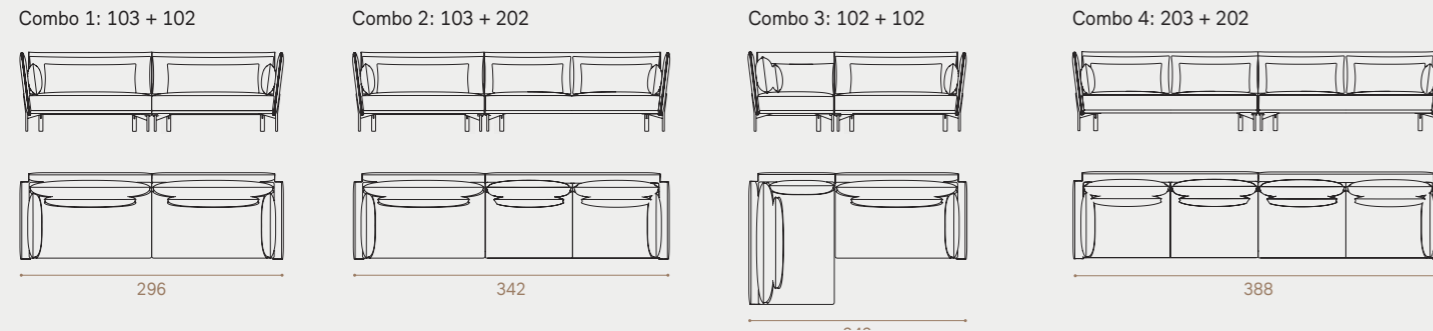

Combinations, examples