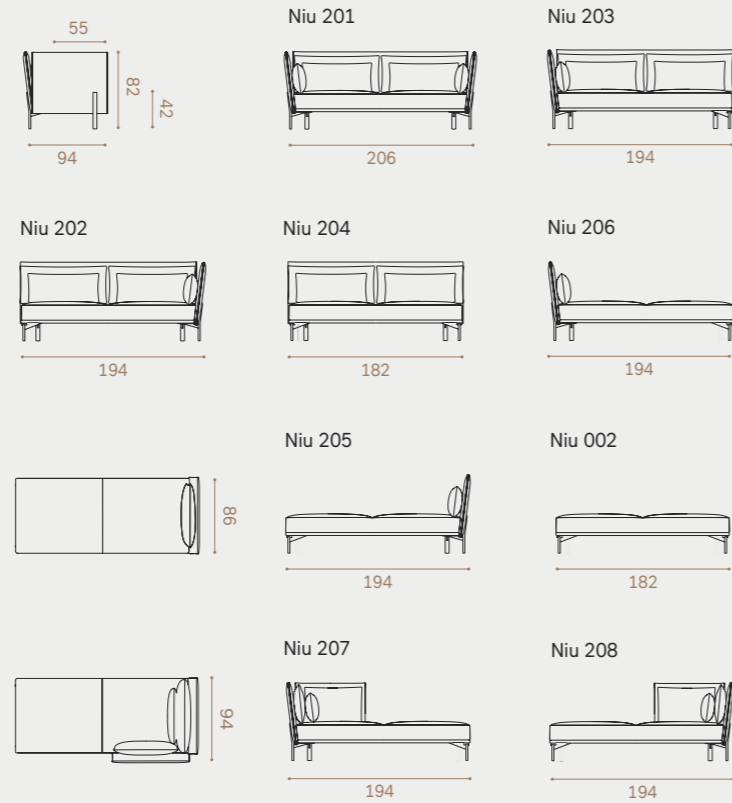

Niu

Design Hallgeir Homstvedt

NIU has two basic modules; 1,5 seater and 2 seater. The modular system is highly flexible and allows you to build different corner and U-solutions, chaise lounges, daybeds and open-ended sofas. NIU is delivered with fixed seat and advanced foam structure for high comfort. The sofa has two back cushions per seat and one arm cushion per armrest.

1,5 seater

2 seater

Combinations, examples