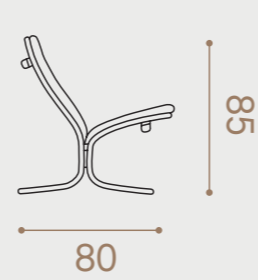

Siesta Fiora

Design Ingmar Relling

SIESTA FIORA is available with or without a neck cushion.

SIESTA is delivered with a plywood frame in natural lacquered or black lacquered. Canvas is delivered in nature colour or black with a matching cord.

SIE307