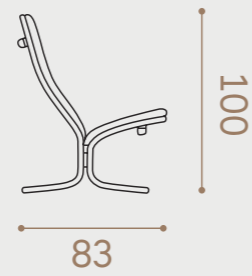

Siesta Fiora

Design Ingmar Relling

SIESTA FIORA is available with or without a neck cushion.

SIESTA is delivered with a plywood frame in natural lacquered or black lacquered. Canvas is delivered in nature colour or black with a matching cord.

SIE305