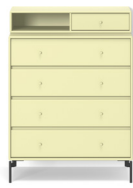

Lemon Drop

H 94.8 cm, incl. legs
W 69.6 cm
D 30/46.8 cm

Anthracite

New White

Botanique

H 35.4 cm
W 139.2 cm
D 30 cm

H 69.6 cm
W 46.8 cm
D 1.6 cm

OCTAVE I – TV & Sound unit with shelves and cabinets.

Green Tea

Nordic

Peppermint

H 36.6 cm
W 115.2 cm
D 38 cm

OCTAVE II – TV & Sound unit with drawers.

New White

Moulin Rouge

Anthracite

H 24 cm
W 138 cm
D 38 cm