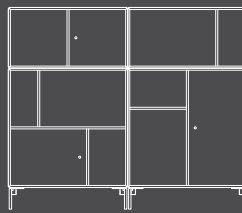

Colour group 1
NOK 14.073,-

Colour group 2
NOK 15.504,-

Stuen