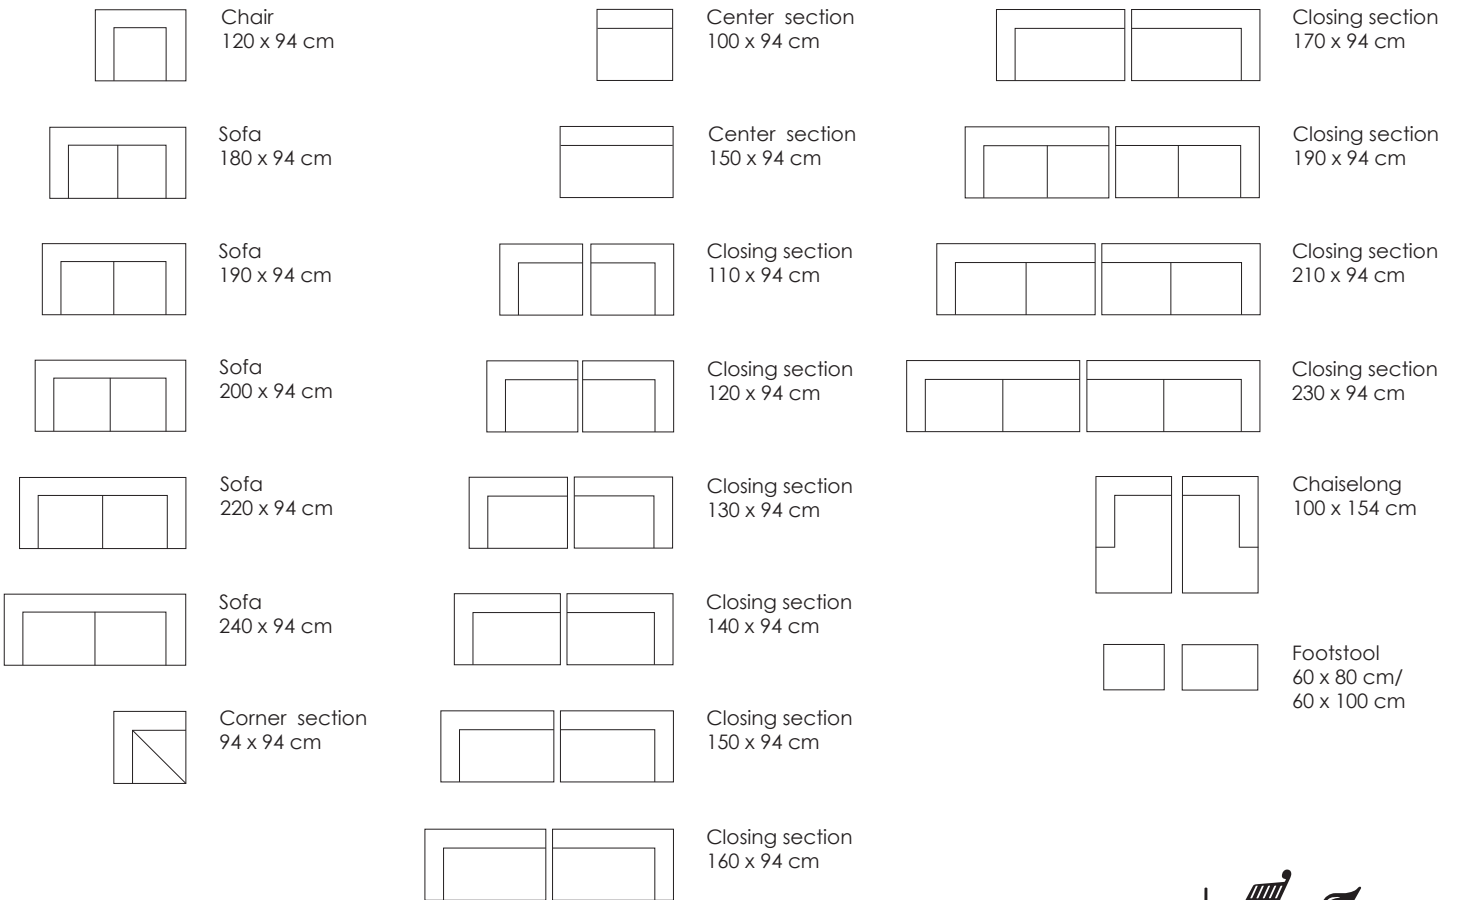

Model Tub · Design Jens Juul Eilersen

Scale 1:100

Arm height: 58.5 cm · Arm width: 7 cm · Arm cushion width: 20 cm · Total depth (frame): 94/104/114 cm · Seat height: 40 cm · Total height (frame): 58.5 cm

Model Tub · Design Jens Juul Eilersen

Arm height: 58.5 cm · Arm width: 7 cm · Arm cushion width: 20 cm · Total depth (frame): 94 cm · Seat height: 40 cm · Total height (frame): 58.5 cm
 Also available in depth 104 cm and 114 cm

Scale 1:100

Model Tub · Design Jens Juul Eilersen

Arm height: 58.5 cm · Arm width: 7 cm · Arm cushion width: 20 cm · Total depth (frame): 104 cm · Seat height: 40 cm · Total height (frame): 58.5 cm
 Also available in depth 94 cm and 114 cm

Scale 1:100

Model Tub · Design Jens Juul Eilersen

Arm height: 58.5 cm · Arm width: 7 cm · Arm cushion width: 20 cm · Total depth (frame): 114 cm · Seat height: 40 cm · Total height (frame): 58.5 cm
 Also available in depth 94 cm and 104 cm