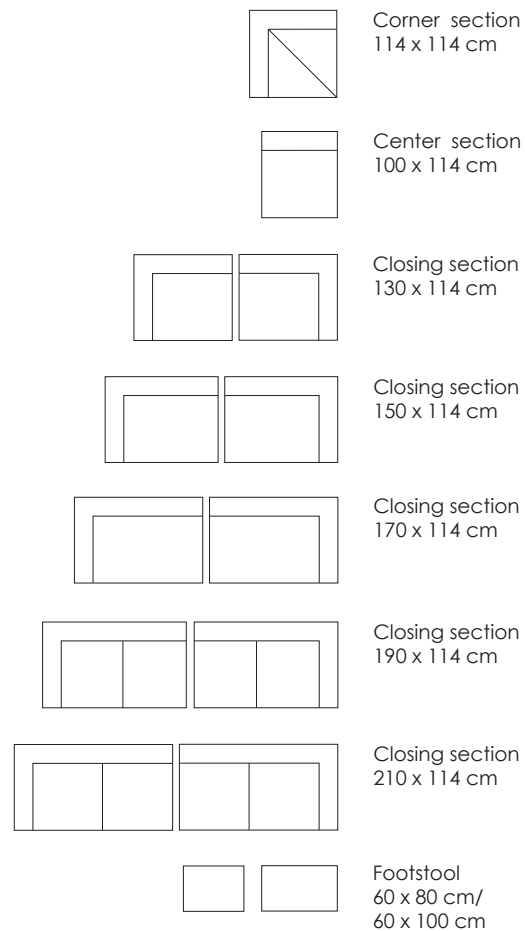

Model Tub · Design Jens Juul Eilersen

Scale 1:100

Arm height: 58.5 cm · Arm width: 7 cm · Arm cushion width: 20 cm · Total depth (frame): 94/104/114 cm · Seat height: 40 cm · Total height (frame): 58.5 cm

Model Tub · Design Jens Juul Eilersen

Arm height: 58.5 cm · Arm width: 7 cm · Arm cushion width: 20 cm · Total depth (frame): 94 cm · Seat height: 40 cm · Total height (frame): 58.5 cm
 Also available in depth 104 cm and 114 cm

Scale 1:100

Model Tub · Design Jens Juul Eilersen

Arm height: 58.5 cm · Arm width: 7 cm · Arm cushion width: 20 cm · Total depth (frame): 104 cm · Seat height: 40 cm · Total height (frame): 58.5 cm
 Also available in depth 94 cm and 114 cm

Scale 1:100

Model Tub · Design Jens Juul Eilersen

Arm height: 58.5 cm · Arm width: 7 cm · Arm cushion width: 20 cm · Total depth (frame): 114 cm · Seat height: 40 cm · Total height (frame): 58.5 cm
 Also available in depth 94 cm and 104 cm