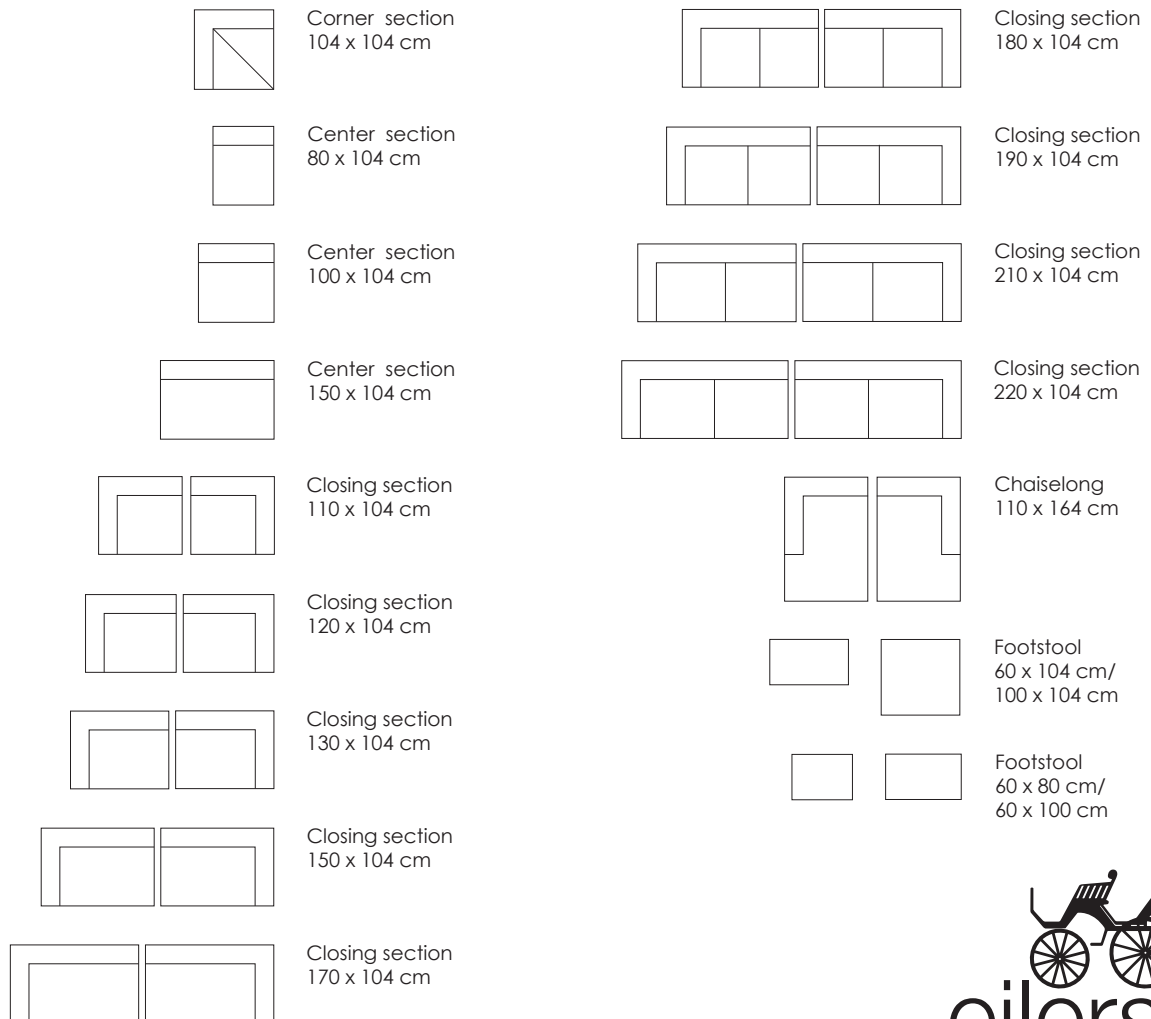

Model Tub · Design Jens Juul Eilersen

Scale 1:100

Arm height: 58.5 cm · Arm width: 7 cm · Arm cushion width: 20 cm · Total depth (frame): 94/104/114 cm · Seat height: 40 cm · Total height (frame): 58.5 cm

Model Tub · Design Jens Juul Eilersen

Arm height: 58.5 cm · Arm width: 7 cm · Arm cushion width: 20 cm · Total depth (frame): 94 cm · Seat height: 40 cm · Total height (frame): 58.5 cm
 Also available in depth 104 cm and 114 cm

Scale 1:100

Model Tub · Design Jens Juul Eilersen

Arm height: 58.5 cm · Arm width: 7 cm · Arm cushion width: 20 cm · Total depth (frame): 104 cm · Seat height: 40 cm · Total height (frame): 58.5 cm
 Also available in depth 94 cm and 114 cm

Scale 1:100

Model Tub · Design Jens Juul Eilersen

Arm height: 58.5 cm · Arm width: 7 cm · Arm cushion width: 20 cm · Total depth (frame): 114 cm · Seat height: 40 cm · Total height (frame): 58.5 cm
 Also available in depth 94 cm and 104 cm