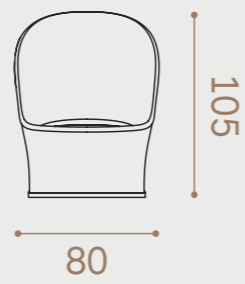

# Eva

Design Anderssen & Voll

EVA has a hidden swing and recline mechanism. EVA is delivered with dark stained base. The footstool has space for storage and a turnable lid with dark stained wooden top.

Chair